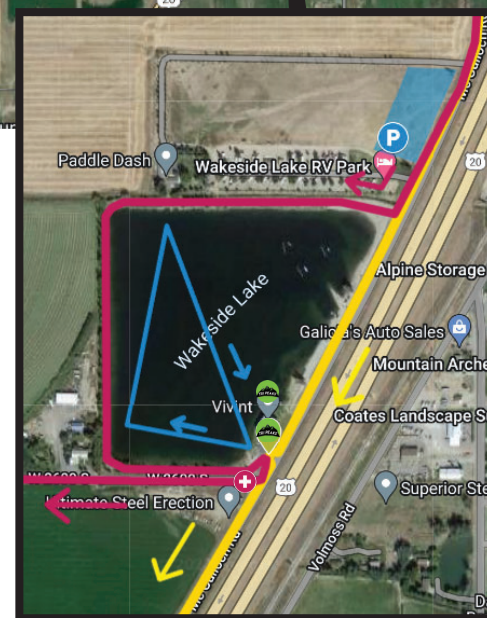

Rexburg 
Rush
 Triathlon

 Transition Area / Packet Pickup
 Aid Station

OLYMPIC

 Swim - 0.93 miles
 Bike - 25.8 miles
 Run - 6.15 miles

2 LAPS

SPRINT

 Swim - 0.51 miles
 Bike - 12.9 miles
 Run - 3.21 miles

1 LAP