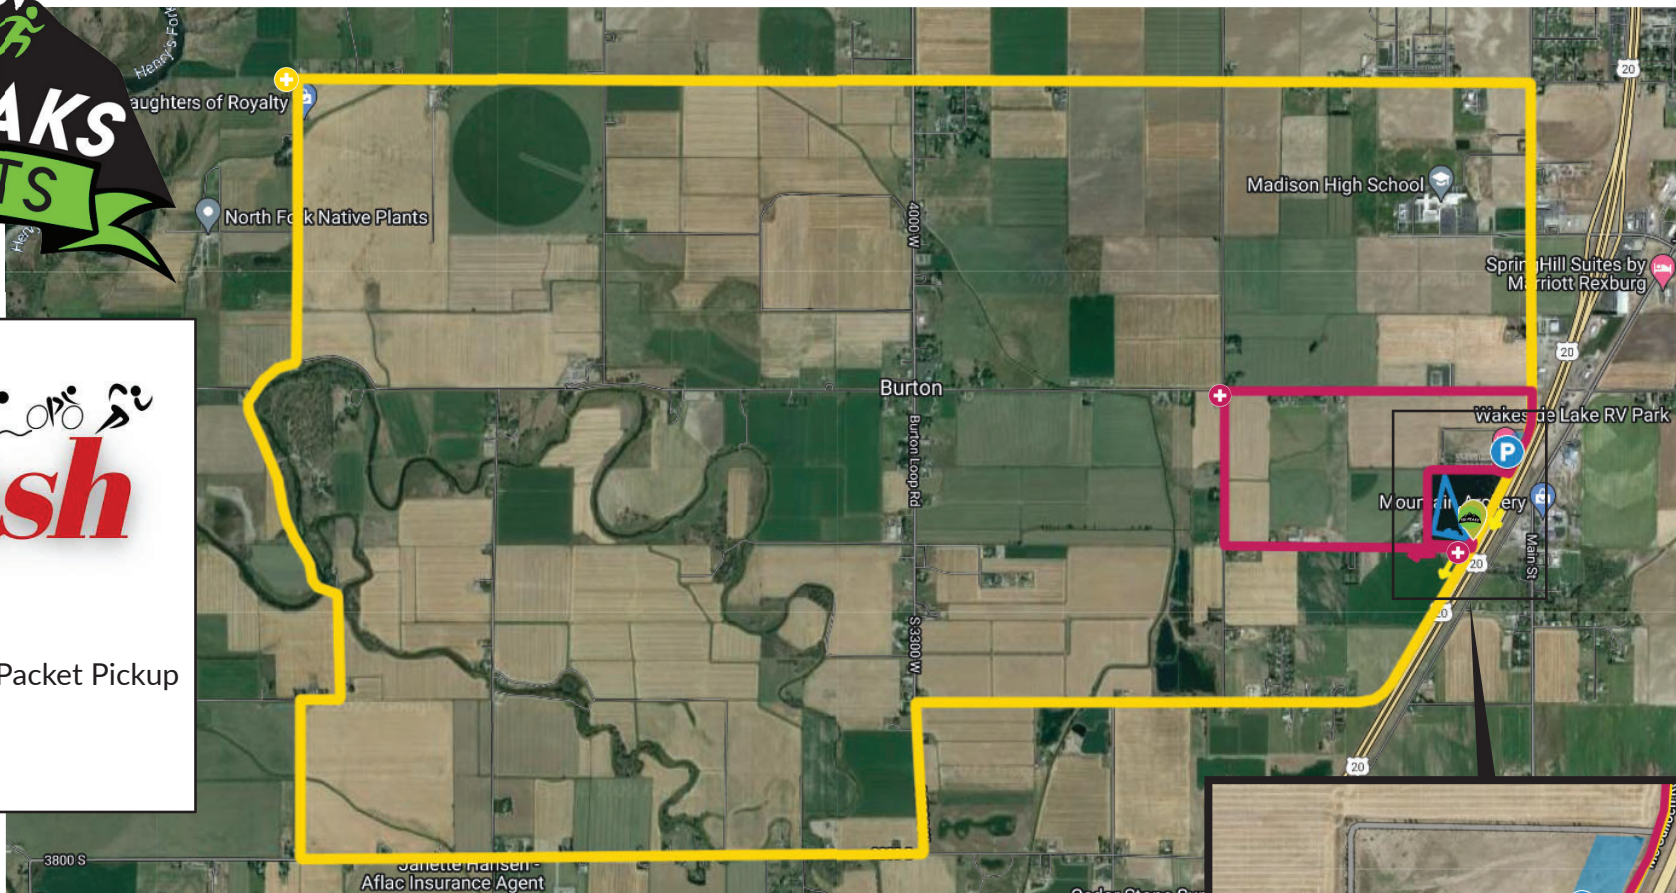

Rexburg 
Rush
 Triathlon

 Transition Area / Packet Pickup
 Aid Station

OLYMPIC

 Swim - 0.93 miles
 Bike - 25.8 miles
 Run - 6.15 miles

2 LAPS

SPRINT

 Swim - 0.51 miles
 Bike - 12.9 miles
 Run - 3.21 miles

1 LAP